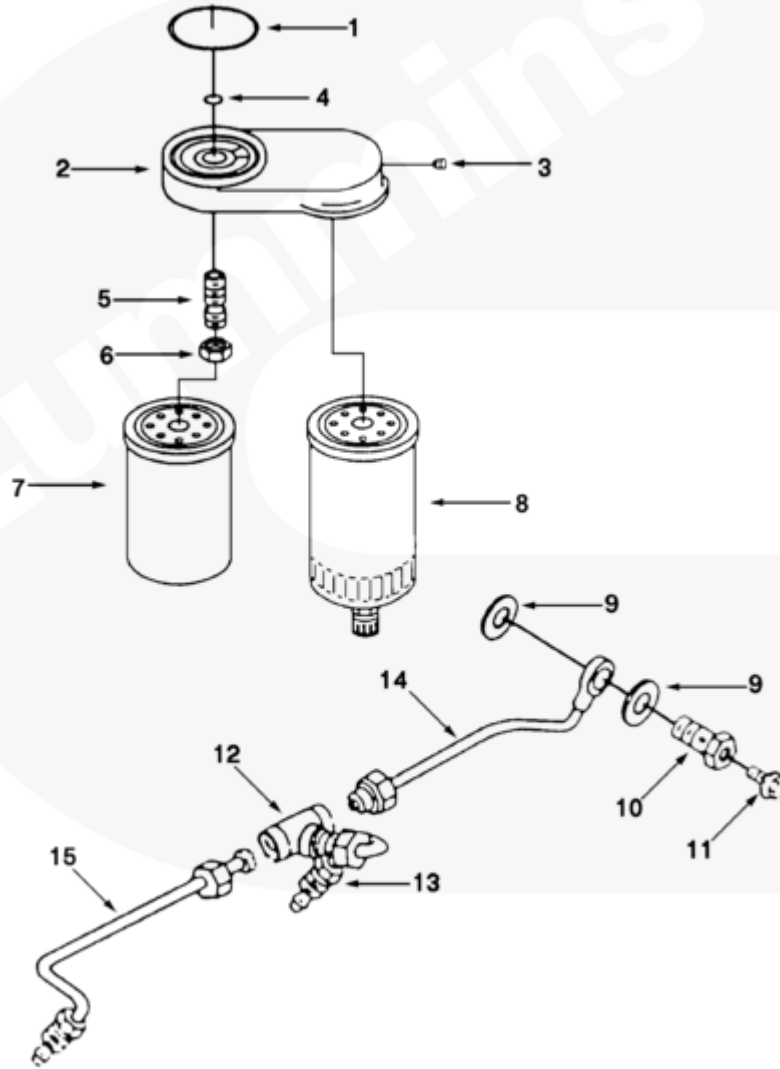

ff911gh

SMALL | MEDIUM | LARGE

Cart	Ref No	Part Number	Part Description	Required	Remarks
View My Cart					
		FF9701	Fuel Filter		Fuel supply tube, from fuel...(More)
					filter head to CAV'S DPA
					type fuel injection pump, "B"
					series 4 & 6 cylinder engines
<input type="checkbox"/>	1	3903546	O-Ring Seal	1	
<input type="checkbox"/>	2	3904362	Fuel Filter Head	1	
<input type="checkbox"/>		3905491	Fuel Filter Head	1	
<input type="checkbox"/>	3	203933	Expansion Plug	1	
	4	3903846	O-Ring Seal	1	

<input type="checkbox"/>					
<input type="checkbox"/>	5	<a href="#">3903845</a>	Filter Head Adapter	1	
<input type="checkbox"/>	6	<a href="#">3903293</a>	Regular Hexagon Jam Nut	1	M16 X 1.50
<input type="checkbox"/>	7	<a href="#">3903640</a>	Fuel Filter	1	
<input type="checkbox"/>	8	<a href="#">3903410</a>	Fuel Filter	1	
<input type="checkbox"/>	9	<a href="#">3903037</a>	Sealing Washer	2	1/2 inch
<input type="checkbox"/>	10	<a href="#">3911446</a>	Banjo Connector Screw	1	M12 X 1.50 X 24.
<input type="checkbox"/>	11	<a href="#">3905403</a>	Captive Washer Cap Screw	1	M6 x 1.00 x 10
		<a href="#">3905432</a>	Fuel Supply Tube	1	
<input type="checkbox"/>	12	<a href="#">3905353</a>	Male Union Tee	1	
<input type="checkbox"/>	13	<a href="#">3905375</a>	Fuel Supply Tube	1	
<input type="checkbox"/>	14	<a href="#">3905364</a>	Fuel Supply Tube	1	
<input type="checkbox"/>	15	<a href="#">3905363</a>	Fuel Supply Tube	1	